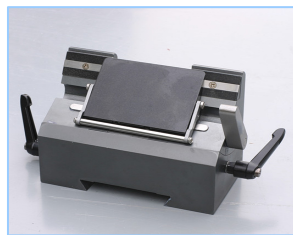

Blade Carrier