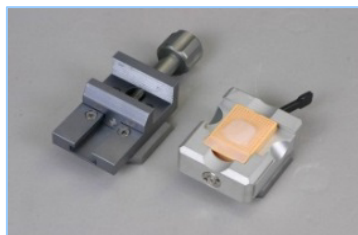

Semi Automatic Rotary Microtome (Touch Screen)

Model: MT-335T

FEATURES:

- Touch Screen Panel
- Adopted Germany stepper motor ensure section more precisely, more reliable and quiet.
- The touch screen panel shows section and trimming thickness, section counter, distance stroke of Clamp, easy to do adjustment of Trimming or Section thickness in the touch screen panel
- Special function of specimen retraction which avoid the damage due to the attrition between sample and the back of knife so that the sectioning is more smooth and the life of the knife is more longer.
- The hand wheel can be locked in any position to ensure the sectioning as safe and convenient as possible
- Universal cassette clamp and standard specimen clamp
- The waste tray can be disassembled easily
- Sample orientation: 8° along the X-Y-axis, rotate 360°
- Safety alarm system, overload protection function, sleep mode protection
- Universal cassette clamp and standard specimen clamp
- The special blade carrier can use high profile blade or low profile blade
- Protection guard

Technical Data

Section thickness range:	0 - 100 μm	
Setting values :		
	from 0-10 μm	in 1 μm -increments
	Form 10-20 μm	in 2 μm -increments
	Form 20-50 μm	in 5 μm -increments
	Form 50-100 μm	in 10 μm -increments
Trimming section thickness range :	0 - 500 μm	
	From 10-100 μm	in 10 μm -increments
	Form 100-200 μm	in 20 μm -increments
	Form 200-500 μm	in 50 μm -increments
Horizontal specimen stroke:	28 mm	
Vertical specimen stroke:	60mm (64mm optional)	
Specimen retraction :	12 μm	
Precision error:	\pm 5%	
Maximum section size:	50 \times 45mm	
Dimension:	520 x 450 x 300mm	
Net weight:	30kg	
Power Supply:	AC110V-220V 50Hz/60Hz	

Standard Accessory

- 2 Types Clamp
- 1 Blade Carrier (for disposable blade)
- 1 Waste Tray
- 4 pcs Tissue Molds
- 50 pcs Cassettes
- 2 pcs Fuse

Optional Accessory

- Blade Carrier (for Blade holder or Steel knife)
- Blade Holder for Low Profile Blade MT-160D
- Microtome Disposable Blade
- Steel Knife