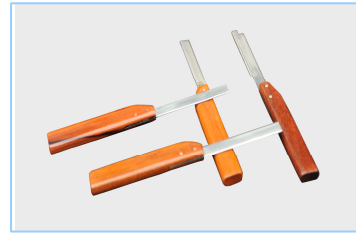

Semi Automatic Rotary Microtome (Touch Screen)

Model: MT-335T

FEATURES:

- Touch Screen Panel
- Adopted Germany stepper motor ensure section more precisely, more reliable and quiet.
- The touch screen panel shows section and trimming thickness, section counter, distance stroke of Clamp, easy to do adjustment of Trimming or Section thickness in the touch screen panel
- Special function of specimen retraction which avoid the damage due to the attrition between sample and the back of knife so that the sectioning is more smooth and the life of the knife is more longer.
- The hand wheel can be locked in any position to ensure the sectioning as safe and convenient as possible
- Universal cassette clamp and standard specimen clamp
- The waste tray can be disassembled easily
- Sample orientation: 8° along the X-Y-axis, rotate 360°
- Safety alarm system, overload protection function, sleep mode protection
- Universal cassette clamp and standard specimen clamp
- The special blade carrier can use high profile blade or low profile blade
- Protection guard

Standard Accessory

- 2 Types Clamp
- 1 Blade Carrier (for disposable blade)
- 1 Waste Tray
- 4 pcs Tissue Molds
- 50 pcs Cassettes
- 2 pcs Fuse

Optional Accessory

- Blade Carrier (for Blade holder or Steel knife)
- Blade Holder for Low Profile Blade MT-160D
- Microtome Disposable Blade
- Steel Knife

clamp

Blade Carrier

Trimming Handel