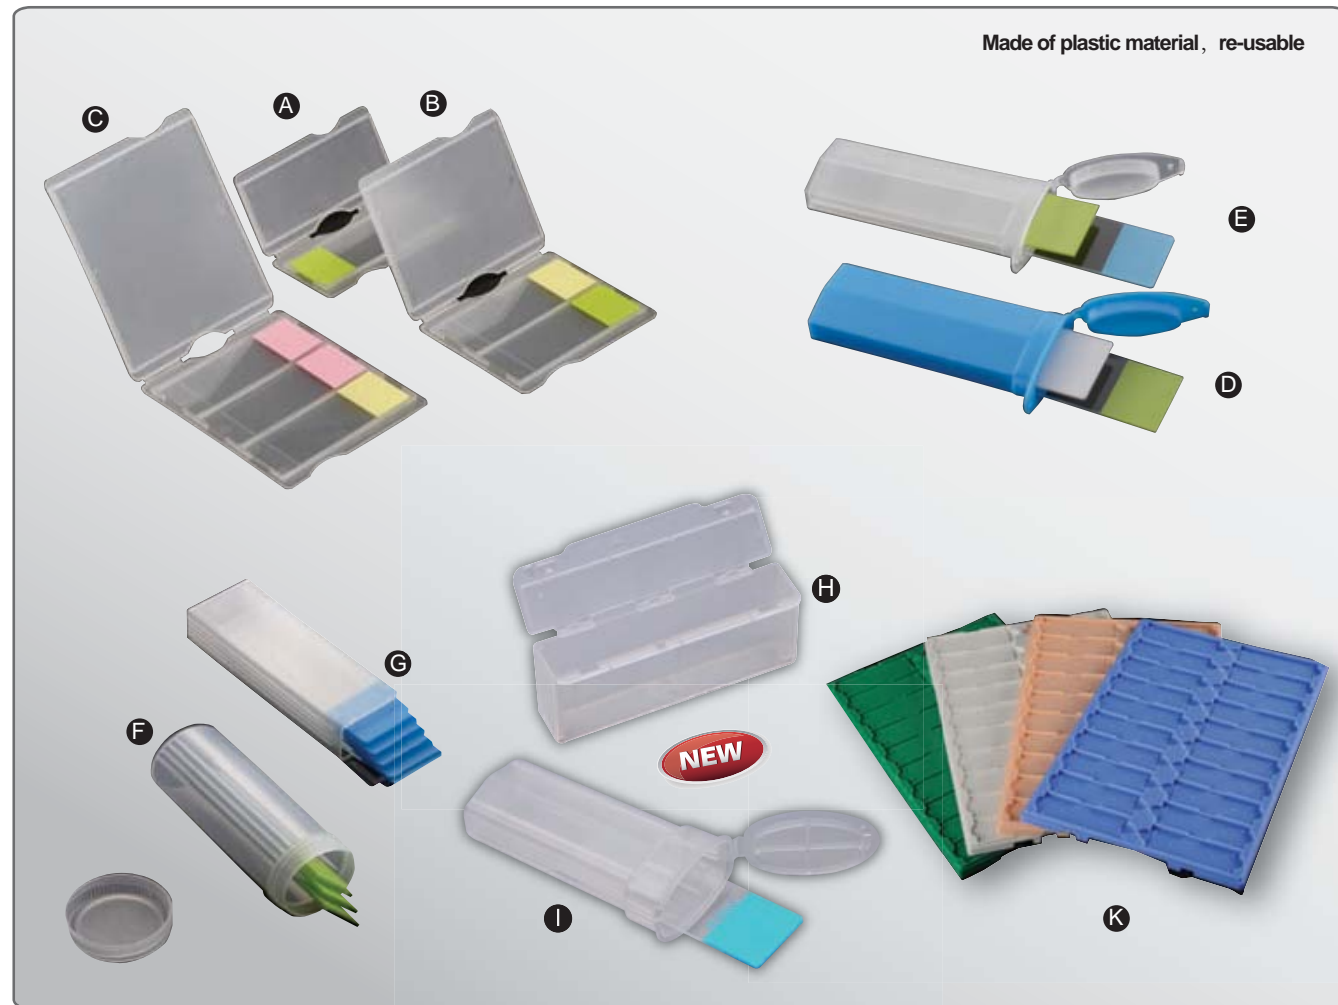

Plastic Tray, Mailer & Wallets

Designed as a convenient solution for temporary holding and transferring slide
Accommodates both the **AA**® standard microscope slides in dimensions of 75.0mmx25.0mm with thickness from 0.8mm to 1.2mm and also the microscope slides of 76.0mmx26.0mmx(0.8-1.2)mm on the market.

Made of plastic material, re-usable

P/N	SPECIFICATION	PACKAGING
A 0500-1001	1-pc, NEUTRAL color. PP material	200pcs/dispenser box, 2,000pcs/carton
B 0500-2002	2-pc, NEUTRAL color. PP material	100pcs/dispenser box, 1,000pcs/carton
C 0500-1003	3-pc, NEUTRAL color. PP material	100pcs/dispenser box, 1,000pcs/carton
D 0500-1002-02	2-pc, BLUE color. PP material	100pcs/dispenser box, 1,000pcs/carton
E 0500-1002	2-pc, NEUTRAL color. PP material	100pcs/dispenser box, 1,000pcs/carton
F 0500-2003	3-pc, NEUTRAL color. PP material	100pcs/dispenser box, 500pcs/carton
G 0500-1005	5-pc, NEUTRAL color. PP material	100pcs/dispenser box, 1,000pcs/carton
H 0500-1105	5-pc, NEUTRAL color. PP material	80pcs/dispenser box, 800pcs/carton
I 0500-1205	5-pc, NEUTRAL color. PP material	80pcs/dispenser box, 800pcs/carton
K 0500-5020-16	20-pc, WHITE color. PS material	1pc/polybag, 50pcs/carton
K 0500-5020-08	20-pc, GREEN color. PS material	1pc/polybag, 50pcs/carton
K 0500-5020-12	20-pc, PINK color. PS material	1pc/polybag, 50pcs/carton
K 0500-5020-02	20-pc, BLUE color. PS material	1pc/polybag, 50pcs/carton

Slide Storage Box

Designed as a convenient solution for temporary storage and transferring slide
Accommodates both the **AA**® standard microscope slides in dimensions of 75.0mmx25.0mm with thickness from 0.8mm to 1.2mm and also the microscope slides of 76.0mmx26.0mmx(0.8-1.2)mm on the market.

- Made of ABS material, re-usable
- Snap closures/metal lock and hinged-lids provide safe operation
- A water-proof index card mounted inside the lids allows for simple specimen identification
- Cord sheet gaskets prevent the slides against movement shakes