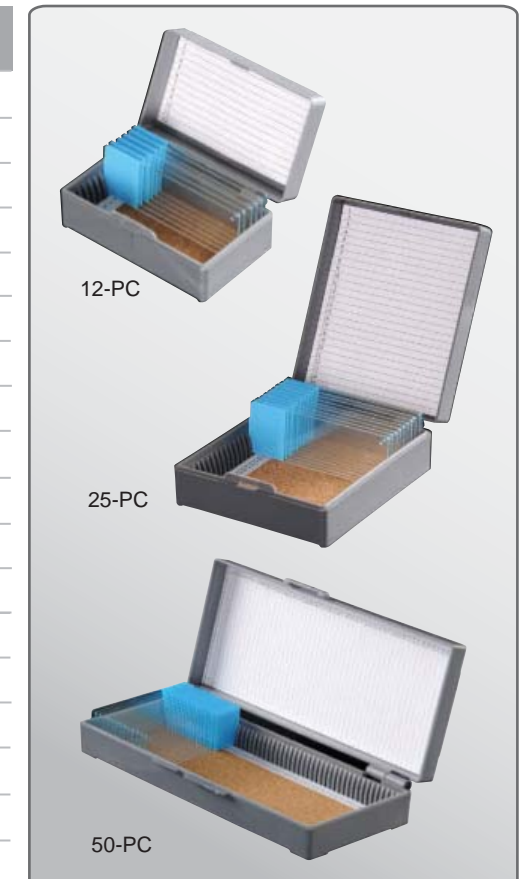

P/N	COLOR	SPECIFICATION (MM)	PACKAGING
0500-3012-07	Grey	12-pc,with snap closure	1ea/polybag,240ea/carton
0500-3012-10	Orange	12-pc,with snap closure	1ea/polybag,240ea/carton
0500-3012-02	Blue	12-pc,with snap closure	1ea/polybag,240ea/carton
0500-3012-13	Red	12-pc,with snap closure	1ea/polybag,240ea/carton
0500-3012-16	White	12-pc,with snap closure	1ea/polybag,240ea/carton
0500-3013-07	Metallic Grey	12-pc,with snap closure	1ea/polybag,240ea/carton
0500-3025-07	Grey	25-pc,with snap closure	1ea/polybag,120ea/carton
0500-3025-10	Orange	25-pc,with snap closure	1ea/polybag,120ea/carton
0500-3025-02	Blue	25-pc,with snap closure	1ea/polybag,120ea/carton
0500-3025-13	Red	25-pc,with snap closure	1ea/polybag,120ea/carton
0500-3025-16	White	25-pc,with snap closure	1ea/polybag,120ea/carton
0500-3026-07	Metallic Grey	25-pc,with snap closure	1ea/polybag,120ea/carton
0500-3050-07	Grey	50-pc,with snap closure	1ea/polybag,120ea/carton
0500-3050-10	Orange	50-pc,with snap closure	1ea/polybag,120ea/carton
0500-3050-02	Blue	50-pc,with snap closure	1ea/polybag,120ea/carton
0500-3050-13	Red	50-pc,with snap closure	1ea/polybag,120ea/carton
0500-3050-16	White	50-pc,with snap closure	1ea/polybag,120ea/carton
0500-3051-07	Metallic Grey	50-pc,with snap closure	1ea/polybag,120ea/carton